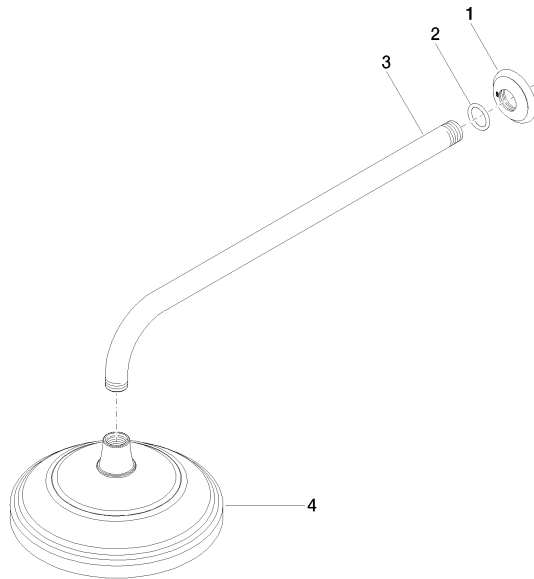

28 544 977

- 435mm projection
- rain shower Ø 200 mm
- rain flow
- max. flow 7 l/min
- Function from: 6.5 l/min
- rosette Ø 55 mm
- 1/2" connection
- with anti-scale system
- This product can help a building meet the requirements of Green Building Rating Systems, e.g. LEED®, BREEAM®, DGNB

Flow rate chart

Certificates

LGA_38654.

28 544 977

Parts for other finishes can be found here: Brushed Platinum

Spare parts list

No.	Item Number	Name	Quantity used	Delivery time
1	09 27 35 003-00	rosette	1	10
2	90 14 10 026 00 90	seal	1	2
3	09 11 03 017-00	connection	1	10
4	90 12 05 038 20-00	shower	1	10